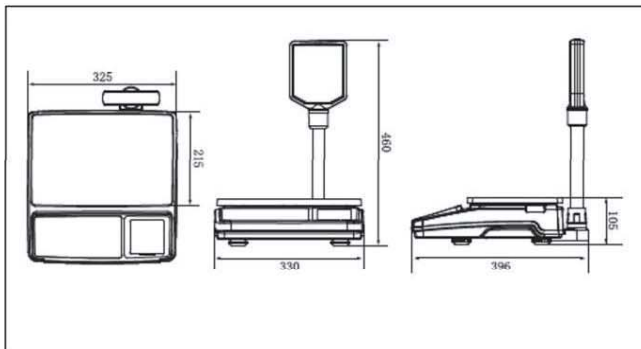

Products detail :